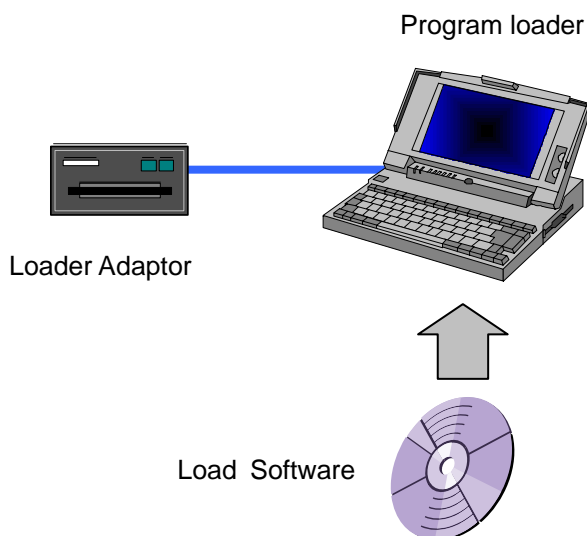

# Program Loader

Model: FP-101-01

MICREX-SX series  
Program loader FP-101-01

## Lap-top Program Loader FP-101-01

The new program loader FP-101-01 is a multi-functional, lap-top programming tool.

The FP-101-01 includes a program loader, loader software, Loader adaptor.

The program loader FP-101-01 is an advanced tool that can be used for application program development, test operation, and system maintenance.

The various features of the FP-101-01 include:

- Large, easy-to-read LCD display
- High-speed processing by 1.86G HZ CPU
- Help functions and multi-windows

With these features of the FP-101-01, users can create programs very easily and efficiently.